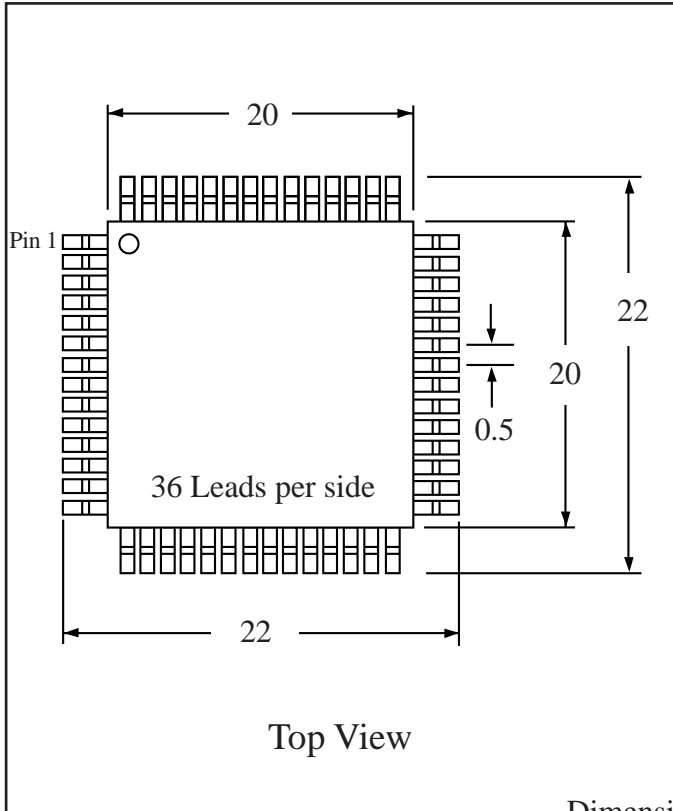

Part # **TQFP144T19.7-2.0**  
 Leads **144** Pitch **0.5mm**  
 Body Size **20mmSQ**

**TopLine**™  
 Tel 1-714-898-3830  
 info@topline.tv

Dimensions = mm