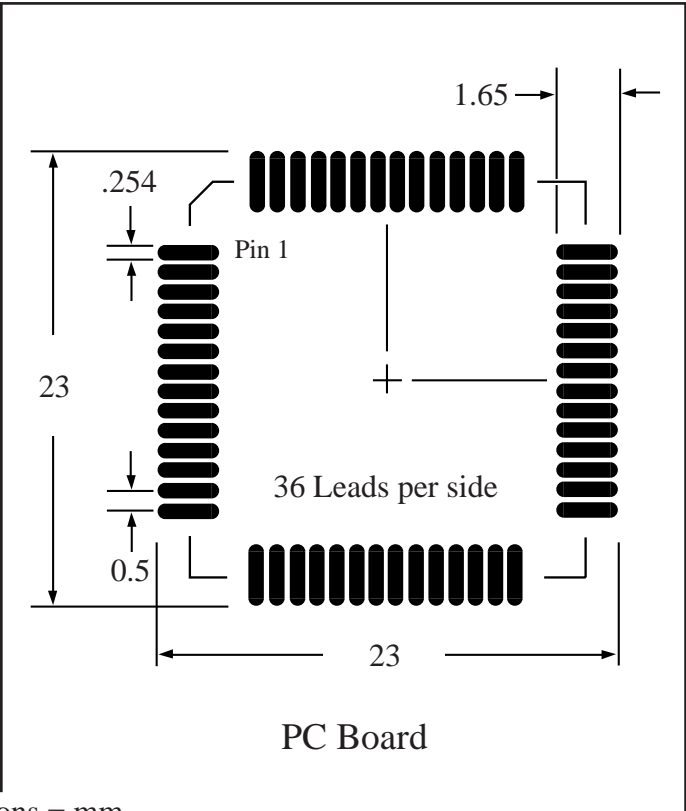

Part # **TQFP144T19.7-2.0**  
 Leads **144** Pitch **0.5mm**  
 Body Size **20mmSQ**

**TopLine**™  
 Tel 1-714-898-3830  
 info@topline.tv

Dimensions = mm